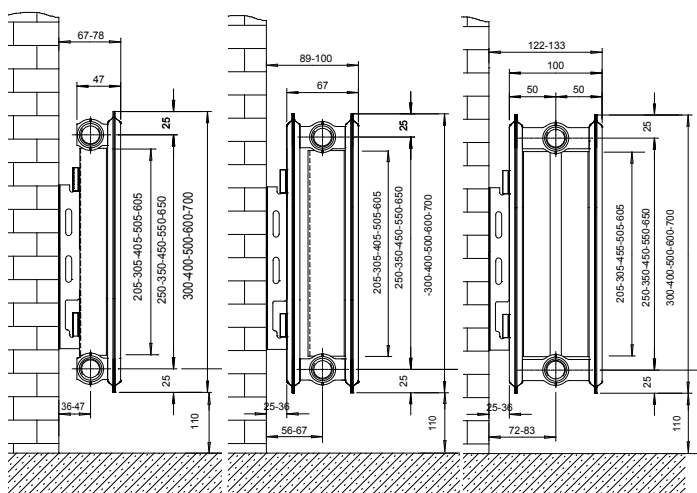

Notes

- All outputs at Delta T50°C
- 10 year guarantee
- Heat outputs certified to EN442
- All Eco Rads are supplied with factory fitted top grille and side panels
- Eco Rads are manufactured under EN ISO 9001
- Eco Rads are painted with RAL 9016
- All dimensions in millimetres
- All prices subject to VAT
- A restocking charge applies (see page 3)

Singles

Code	Height	Width	Watts	BTUs	Price
TS305	300	500	280	955	£69.61
TS310	300	1000	560	1911	£110.87
TS312	300	1200	672	2293	£139.21
TS314	300	1400	784	2675	£155.36
TS320	300	2000	1120	3822	£217.78
TS404	400	400	294	1003	£65.75
TS406	400	600	442	1508	£74.57
TS408	400	800	589	2010	£85.04
TS410	400	1000	736	2511	£105.39
TS412	400	1200	883	3013	£126.46
TS414	400	1400	1030	3515	£147.52
TS416	400	1600	1177	4016	£168.61
TS418	400	1800	1325	4521	£189.68
TS420	400	2000	1472	5023	£210.75
TS422	400	2200	1619	5524	£264.37
TS424	400	2400	1766	6026	£288.44
TS426	400	2600	1913	6527	£311.90
TS428	400	2800	2060	7029	£336.52
TS430	400	3000	2208	7534	£360.56
TS504	500	400	360	1228	£70.69
TS505	500	500	450	1535	£80.35
TS506	500	600	540	1843	£90.04
TS507	500	700	630	2150	£94.67
TS508	500	800	720	2457	£107.63
TS509	500	900	810	2764	£121.94
TS510	500	1000	900	3071	£133.66
TS511	500	1100	990	3378	£147.88
TS512	500	1200	1080	3685	£160.39
TS513	500	1300	1170	3992	£178.79
TS514	500	1400	1260	4299	£187.13
TS516	500	1600	1440	4913	£213.86
TS518	500	1800	1620	5528	£240.59
TS520	500	2000	1800	6142	£267.33
TS524	500	2400	2160	7370	£320.79
TS526	500	2600	2340	7984	£347.52
TS528	500	2800	2520	8599	£374.25
TS530	500	3000	2700	9213	£400.98
TS604	600	400	421	1437	£76.82
TS605	600	500	526	1795	£88.43
TS606	600	600	631	2153	£93.59
TS607	600	700	737	2515	£102.31
TS608	600	800	842	2873	£116.32
TS609	600	900	947	3231	£130.36
TS610	600	1000	1052	3590	£144.23
TS611	600	1100	1157	3948	£157.91
TS612	600	1200	1263	4310	£173.05
TS613	600	1300	1368	4668	£194.59
TS614	600	1400	1473	5026	£201.91
TS615	600	1500	1578	5384	£224.14
TS616	600	1600	1683	5743	£230.74
TS618	600	1800	1894	6463	£259.59
TS620	600	2000	2104	7179	£291.21
TS622	600	2200	2315	7899	£342.52
TS624	600	2400	2525	8616	£373.66
TS626	600	2600	2736	9336	£404.79
TS628	600	2800	2946	10052	£435.95
TS630	600	3000	3157	10772	£467.08
TS704	700	400	477	1628	£92.82
TS705	700	500	596	2034	£103.12
TS706	700	600	715	2440	£109.70
TS707	700	700	834	2846	£127.29
TS708	700	800	953	3252	£144.77
TS709	700	900	1072	3658	£162.19
TS710	700	1000	1191	4064	£179.44
TS711	700	1100	1310	4470	£212.19
TS712	700	1200	1430	4879	£231.48
TS714	700	1400	1668	5691	£270.05