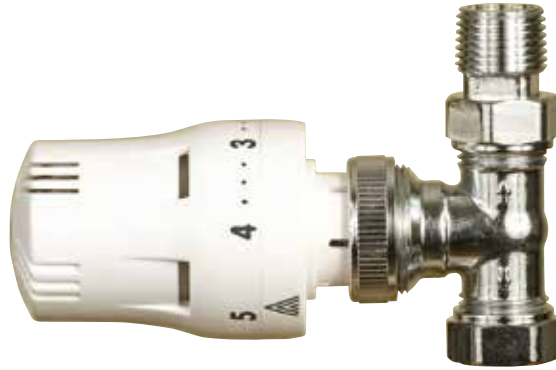

BV15

RAD VALVES

Valves

Code	Product	Price
AV	Stella radiator valves - Angled	£4.96 each
PV	Aquarius radiator valves - Angled	£6.56 each
PVS	Aquarius radiator valves - Straight	£7.74 each
PVDO	Stella radiator valves - Angled with draw off	£8.20 each
CPA	All chrome valves - Angled	£18.00 pair
CPS	All chrome valves - Straight	£18.00 pair
BV15	Ornate brass valves	£121.10 pair

Radiator Valves

TRVs and Chrome Extensions

ETRV

ETRS

ETRVC

ETRVCS

BV15T

20

30

40

TRVs

Code	Product	Price
ETRV	Elite Angled TRV - White	£7.85 each
ETRS	Elite Straight TRV - White	£13.00 each
ETRVC	Elite Angled TRV - Chrome	£14.65 each
ETRVCS	Elite Straight TRV - Chrome	£17.00 each
BV15T	Brass TRV	£177.00 pair
TRV+	Angled TRV and Lockshield pack	£12.81 pair